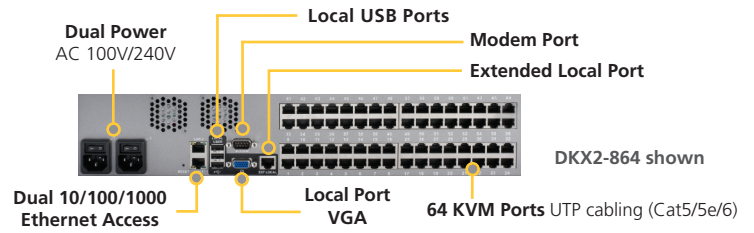

Specifications

Dominion KX II Model	Description	Dimensions (WxDxH)	Weight	Power and Heat Dissipation
DKX2-864	64 server ports, 8 remote users, 1 local port + extended local port	17.3" x 13.8" x 3.5"; 439 x 360 x 88mm	12.88lbs; 5.8kg	Dual Power 100V/240V 47/63Hz 1.2A 67W 58 KCAL
DKX2-832	32 server ports, 8 remote users, 1 local port + extended local port	17.3" x 13.8" x 1.75"; 439 x 360 x 44mm	10.40lbs; 4.7kg	Dual Power 100V/240V 47/63Hz 1A 55W 47 KCAL
DKX2-808	8 server ports, 8 remote users, 1 local port + extended local port	17.3" x 13.8" x 1.75"; 439 x 360 x 44mm	10.40 lbs; 4.7kg	Dual Power 100V/240V 47/63Hz 1A 55W 47 KCAL
DKX2-464	64 server ports, 4 remote users, 1 local port for use at the rack	17.3" x 11.4" x 3.5"; 439 x 290 x 90mm	13.73lbs; 6.24kg	Dual Power 100V/240V 47/63Hz 1.5A 64W 55 KCAL
DKX2-432	32 server ports, 4 remote users, 1 local port for use at the rack	17.3" x 11.4" x 1.75"; 439 x 290 x 44mm	9.48lbs; 4.3kg	Dual Power 100V/240V 47/63Hz 1A 63W 54 KCAL
DKX2-416	16 server ports, 4 remote users, 1 local port for use at the rack	17.3" x 11.4" x 1.75"; 439 x 290 x 44mm	9.04lbs; 4.1kg	Dual Power 100V/240V 47/63Hz 1A 63W 54 KCAL
DKX2-232	32 server ports, 2 remote users, 1 local port for use at the rack	17.3" x 11.4" x 1.75"; 439 x 290 x 44mm	9.0lbs; 4.1kg	Dual Power 100V/240V 47/63Hz 0.6A 63W 54 KCAL
DKX2-216	16 server ports, 2 remote users, 1 local port for use at the rack	17.3" x 11.4" x 1.75"; 439 x 290 x 44mm	8.65lbs; 3.9kg	Dual Power 100V/240V 47/63Hz 0.6A 62W 53 KCAL
DKX2-132	32 server ports, 1 remote user, 1 local port for use at the rack	17.3" x 11.4" x 1.75"; 439 x 290 x 44mm	9.0lbs; 4.1kg	Dual Power 100V/240V 47/63Hz 0.6A 62W 53 KCAL
DKX2-116	16 server ports, 1 remote user, 1 local port for use at the rack	17.3" x 11.4" x 1.75"; 439 x 290 x 44mm	8.65lbs; 3.9kg	Dual Power 100V/240V 47/63Hz 0.6A 62W 53 KCAL
DKX2-108	8 server ports, 1 remote user, 1 local port for use at the rack	17.3" x 11.4" x 1.75"; 439 x 290 x 44mm	8.58lbs; 3.9kg	Dual Power 100V/240V 47/63Hz 0.6A 61W 53 KCAL

Computer Interface Modules (CIMs)

CIM Model	Description	Dimensions (WxDxH)	Weight
D2CIM-DVUSB	Dual USB CIM for BIOS virtual media, smart card/CAC, audio and Absolute Mouse Synchronization	1.7" x 3.5" x 0.8"; 43 x 90 x 19mm	0.25lb; 0.11kg
D2CIM-VUSB	USB CIM for virtual media and Absolute Mouse Synchronization	1.3" x 3.0" x 0.6"; 33 x 76 x 15mm	0.20lb; 0.09kg
DCIM-PS2	CIM for PS/2	1.3" x 3.0" x 0.6"; 33 x 76 x 15mm	0.20lb; 0.09kg
DCIM-SUN	CIM for Sun	1.3" x 3.0" x 0.6"; 33 x 76 x 15mm	0.20lb; 0.09kg
DCIM-USBG2	CIM for USB and Sun USB	1.3" x 3.0" x 0.6"; 33 x 76 x 15mm	0.20lb; 0.09kg
D2CIM-PWR	CIM for remote power management	1.3" x 3.0" x 0.6"; 33 x 76 x 15mm	0.20lb; 0.09kg
P2CIM-SER	Paragon II/Dominion KX II CIM for serial (ASCII) devices	1.3" x 3.0" x 0.6"; 33 x 76 x 15mm	0.20lb; 0.09kg

Specifications for All Dominion KX II Models