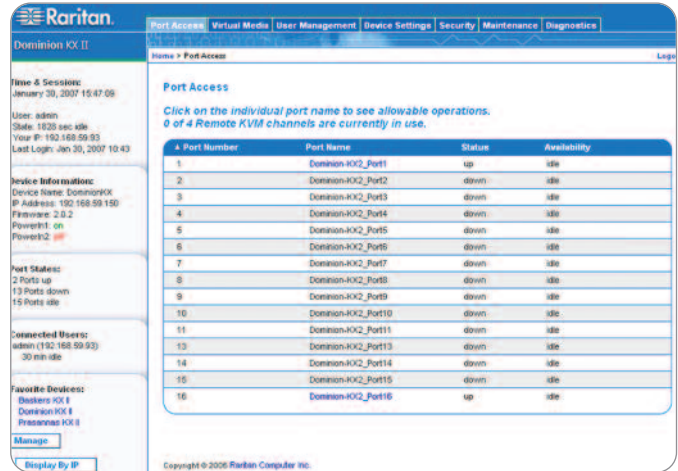

- Easy installation – plug-and-play appliance
- Deploy individually, or with Raritan's CC-SG for centralized management of hundreds or even thousands of servers

Features

- 1, 2, 4 or 8 remote KVM-over-IP channels
- Highest port density in the industry – models available with 8, 16, 32 and 64 ports
- Dual power supplies with failover
- Dual gigabit Ethernet ports with failover
- Browser-based local user port for at-the-rack access
- SNMP management and syslog logging
- Platform independent – CIMs available for PS/2, USB, USB with virtual media, Sun and Sun USB
- External modem for emergency access
- Supports Dell®, HP®, Cisco® and IBM® blade servers

Universal Virtual Media

- Remotely install OS, load software, transfer files and back up data
- Enables data center servers to access remote media from your desktop during a KVM connection
- Includes DVD/CD-ROMs, USB mass storage devices, PC hard drives, floppy drives and ISO images
- Expanded BIOS use of virtual media via dual USB CIM and USB profile feature
- Remote smart card/CAC support via D2CIM-DVUSB

Highest Quality KVM over IP

- Award-winning KVM-over-IP technology
- High definition (HD) 1920x1080 remote video resolution
- Fastest, tightest mouse synchronization without changing server mouse settings
- Intuitive graphical user interface (GUI)
- High quality video with low bandwidth utilization
- High (15-bit) color palette support

Anytime, anywhere access and control

- Adaptive video settings for different bandwidth situations
- Play and record audio on remote servers
- Port scanning and thumbnail views

Virtual KVM Desktop

- Integrated, browser-based access and control
- Native Windows and Java™ clients support Windows, Linux, Sun and Mac users
- Multibrowser access for Internet Explorer® and Firefox®
- Full-screen video display and flexible video scaling
- Transparent keyboard handler
- Dual monitor KVM client support
- Supports 1920x1080 and 1600x1200 remote video resolutions, including widescreen formats

Mobile KVM-over-IP Access

- Control servers via iPhone and iPad
- Remote troubleshooting anytime/anywhere
- Easy access – no App to download
- Enabled by CC-SG 5.2

Call **1.800.724.8090** or visit www.raritan.com/KXII

Raritan is a proven innovator of power management, infrastructure management, KVM and serial solutions for data centers of all sizes. In thousands of corporations worldwide, our hardware and software solutions provide facilities and IT managers with the control they need to increase power management efficiency and improve data center productivity.