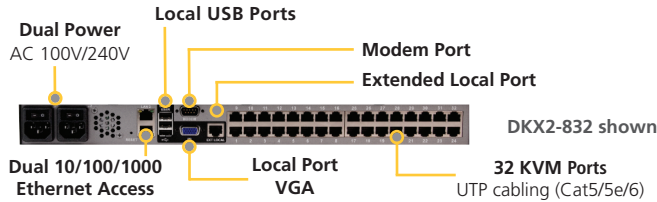

Specifications

Dominion KX II Model	Description	Dimensions (WxDxH)	Weight	Power and Heat Dissipation
DKX2-864	64 server ports, 8 remote users, 1 local port + extended local port	17.3" x 13.8" x 3.5"; 439 x 360 x 88mm	12.88lbs; 5.8kg	Dual Power 100V/240V 47/63Hz 1.2A 67W 58 KCAL
DKX2-832	32 server ports, 8 remote users, 1 local port + extended local port	17.3" x 13.8" x 1.75"; 439 x 360 x 44mm	10.40lbs; 4.7kg	Dual Power 100V/240V 47/63Hz 1A 55W 47 KCAL
DKX2-808	8 server ports, 8 remote users, 1 local port + extended local port	17.3" x 13.8" x 1.75"; 439 x 360 x 44mm	10.40 lbs; 4.7kg	Dual Power 100V/240V 47/63Hz 1A 55W 47 KCAL
DKX2-464	64 server ports, 4 remote users, 1 local port for use at the rack	17.3" x 11.4" x 3.5"; 439 x 290 x 90mm	13.73lbs; 6.24kg	Dual Power 100V/240V 47/63Hz 1.5A 64W 55 KCAL
DKX2-432	32 server ports, 4 remote users, 1 local port for use at the rack	17.3" x 11.4" x 1.75"; 439 x 290 x 44mm	9.48lbs; 4.3kg	Dual Power 100V/240V 47/63Hz 1A 63W 54 KCAL
DKX2-416	16 server ports, 4 remote users, 1 local port for use at the rack	17.3" x 11.4" x 1.75"; 439 x 290 x 44mm	9.04lbs; 4.1kg	Dual Power 100V/240V 47/63Hz 1A 63W 54 KCAL
DKX2-232	32 server ports, 2 remote users, 1 local port for use at the rack	17.3" x 11.4" x 1.75"; 439 x 290 x 44mm	9.0lbs; 4.1kg	Dual Power 100V/240V 47/63Hz 0.6A 63W 54 KCAL
DKX2-216	16 server ports, 2 remote users, 1 local port for use at the rack	17.3" x 11.4" x 1.75"; 439 x 290 x 44mm	8.65lbs; 3.9kg	Dual Power 100V/240V 47/63Hz 0.6A 62W 53 KCAL
DKX2-132	32 server ports, 1 remote user, 1 local port for use at the rack	17.3" x 11.4" x 1.75"; 439 x 290 x 44mm	9.0lbs; 4.1kg	Dual Power 100V/240V 47/63Hz 0.6A 62W 53 KCAL
DKX2-116	16 server ports, 1 remote user, 1 local port for use at the rack	17.3" x 11.4" x 1.75"; 439 x 290 x 44mm	8.65lbs; 3.9kg	Dual Power 100V/240V 47/63Hz 0.6A 62W 53 KCAL
DKX2-108	8 server ports, 1 remote user, 1 local port for use at the rack	17.3" x 11.4" x 1.75"; 439 x 290 x 44mm	8.58lbs; 3.9kg	Dual Power 100V/240V 47/63Hz 0.6A 61W 53 KCAL

Computer Interface Modules (CIMs)

CIM Model	Description	Dimensions (WxDxH)	Weight
D2CIM-DVUSB	Dual USB CIM for BIOS virtual media, smart card/CAC, audio and Absolute Mouse Synchronization	1.7" x 3.5" x 0.8"; 43 x 90 x 19mm	0.25lb; 0.11kg
D2CIM-VUSB	USB CIM for virtual media and Absolute Mouse Synchronization	1.3" x 3.0" x 0.6"; 33 x 76 x 15mm	0.20lb; 0.09kg
DCIM-PS2	CIM for PS/2	1.3" x 3.0" x 0.6"; 33 x 76 x 15mm	0.20lb; 0.09kg
DCIM-SUN	CIM for Sun	1.3" x 3.0" x 0.6"; 33 x 76 x 15mm	0.20lb; 0.09kg
DCIM-USBG2	CIM for USB and Sun USB	1.3" x 3.0" x 0.6"; 33 x 76 x 15mm	0.20lb; 0.09kg
D2CIM-PWR	CIM for remote power management	1.3" x 3.0" x 0.6"; 33 x 76 x 15mm	0.20lb; 0.09kg
P2CIM-SER	Paragon II/Dominion KX II CIM for serial (ASCII) devices	1.3" x 3.0" x 0.6"; 33 x 76 x 15mm	0.20lb; 0.09kg

Specifications for All Dominion KX II Models