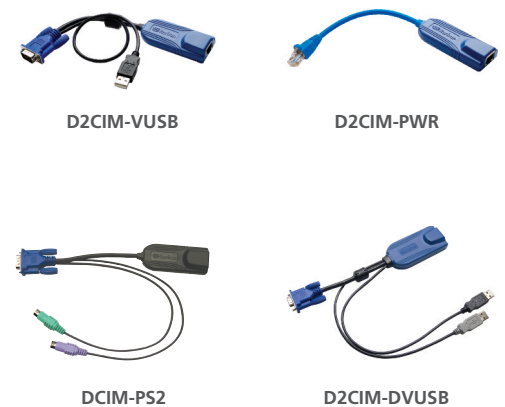

© 2012 Raritan Inc. All rights reserved. Raritan®, Know more. Manage smarter.™, Dominion®, CommandCenter®, Paragon®, Virtual KVM Desktop™, Universal Virtual Media™ and Absolute Mouse Synchronization™ are registered trademarks or trademarks of Raritan Inc. or its wholly-owned subsidiaries. All others are registered trademarks or trademarks of their respective owners.

*To qualify for advanced replacement under the standard warranty, you must register the product at <http://www.raritan.com/support/product-warranty-registration>

Specifications are subject to change without notice.